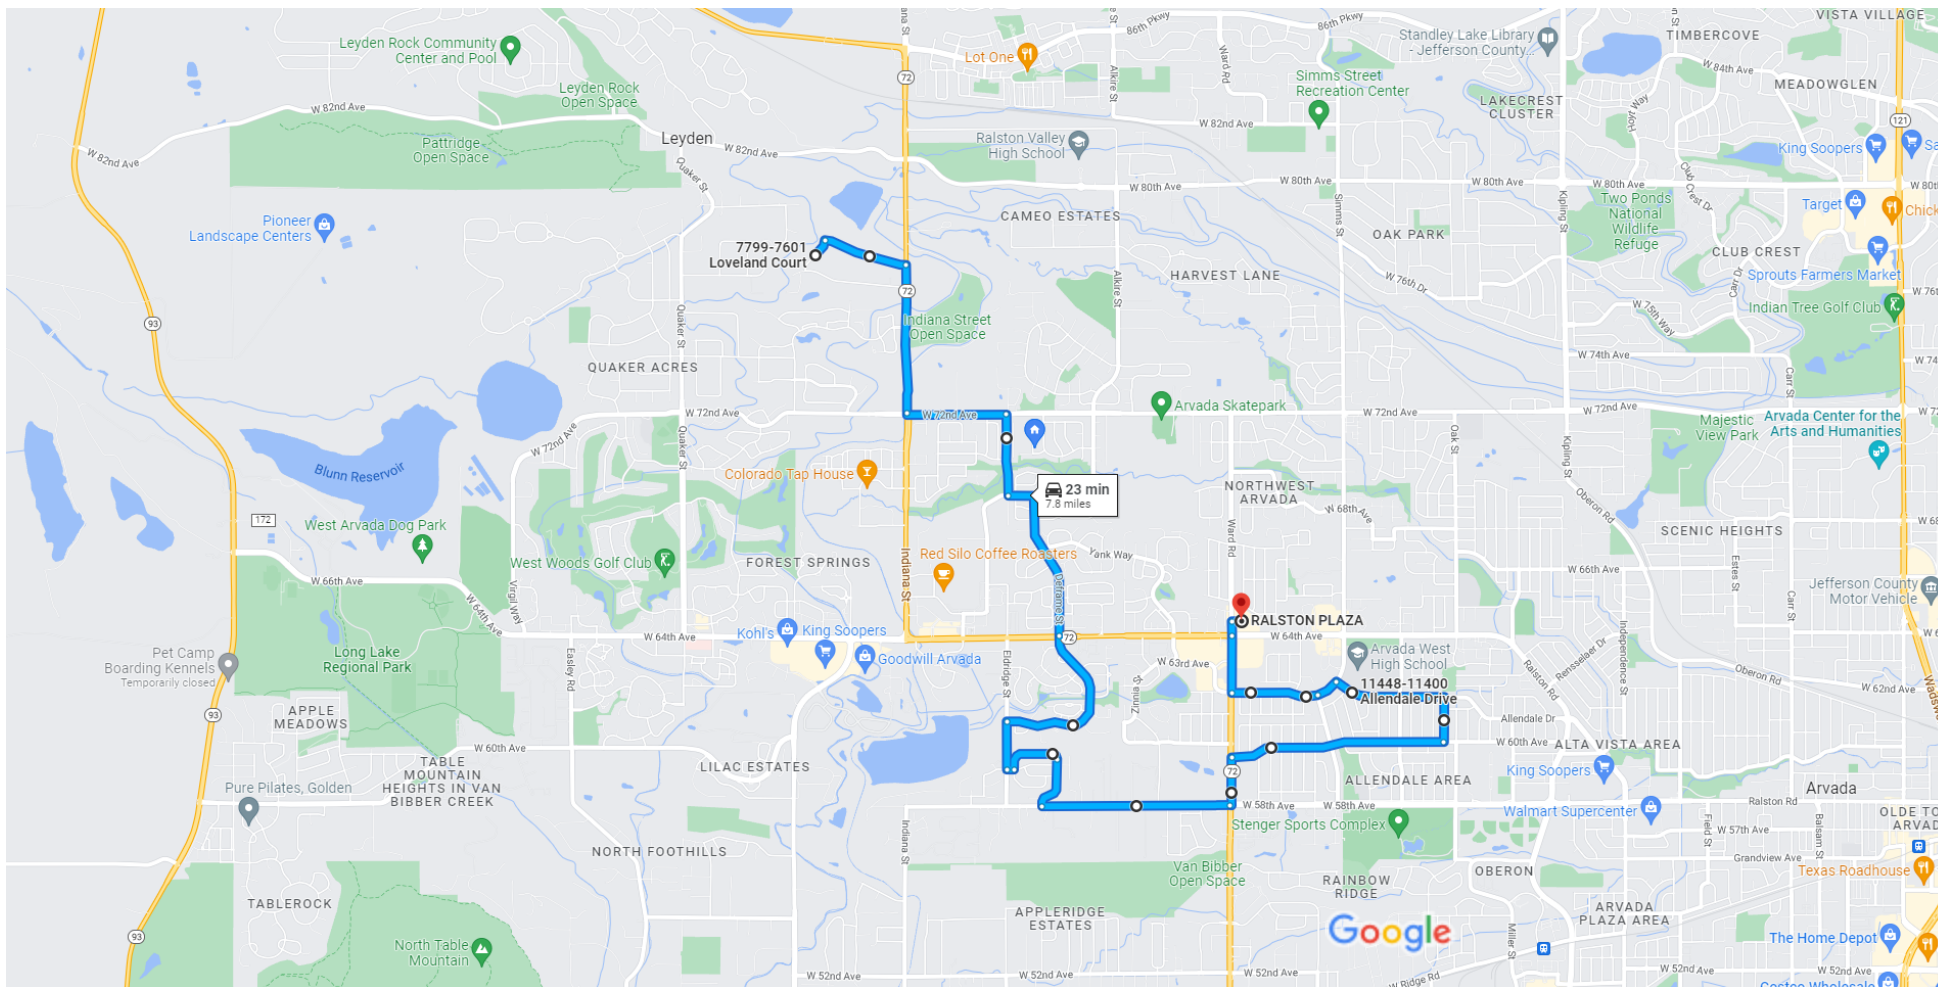

7799-7601 Loveland Ct, Arvada, CO 80007 to RALSTON PLAZA, 6420 Ward Rd, Arvada, CO 80004

Drive 7.8 miles, 23 min

Map data ©2022 Google 2000 ft

via W 60th Ave

23 min

23 min without traffic

7.8 miles

Explore RALSTON PLAZA

Restaurants Hotels Gas stations Parking Lots More