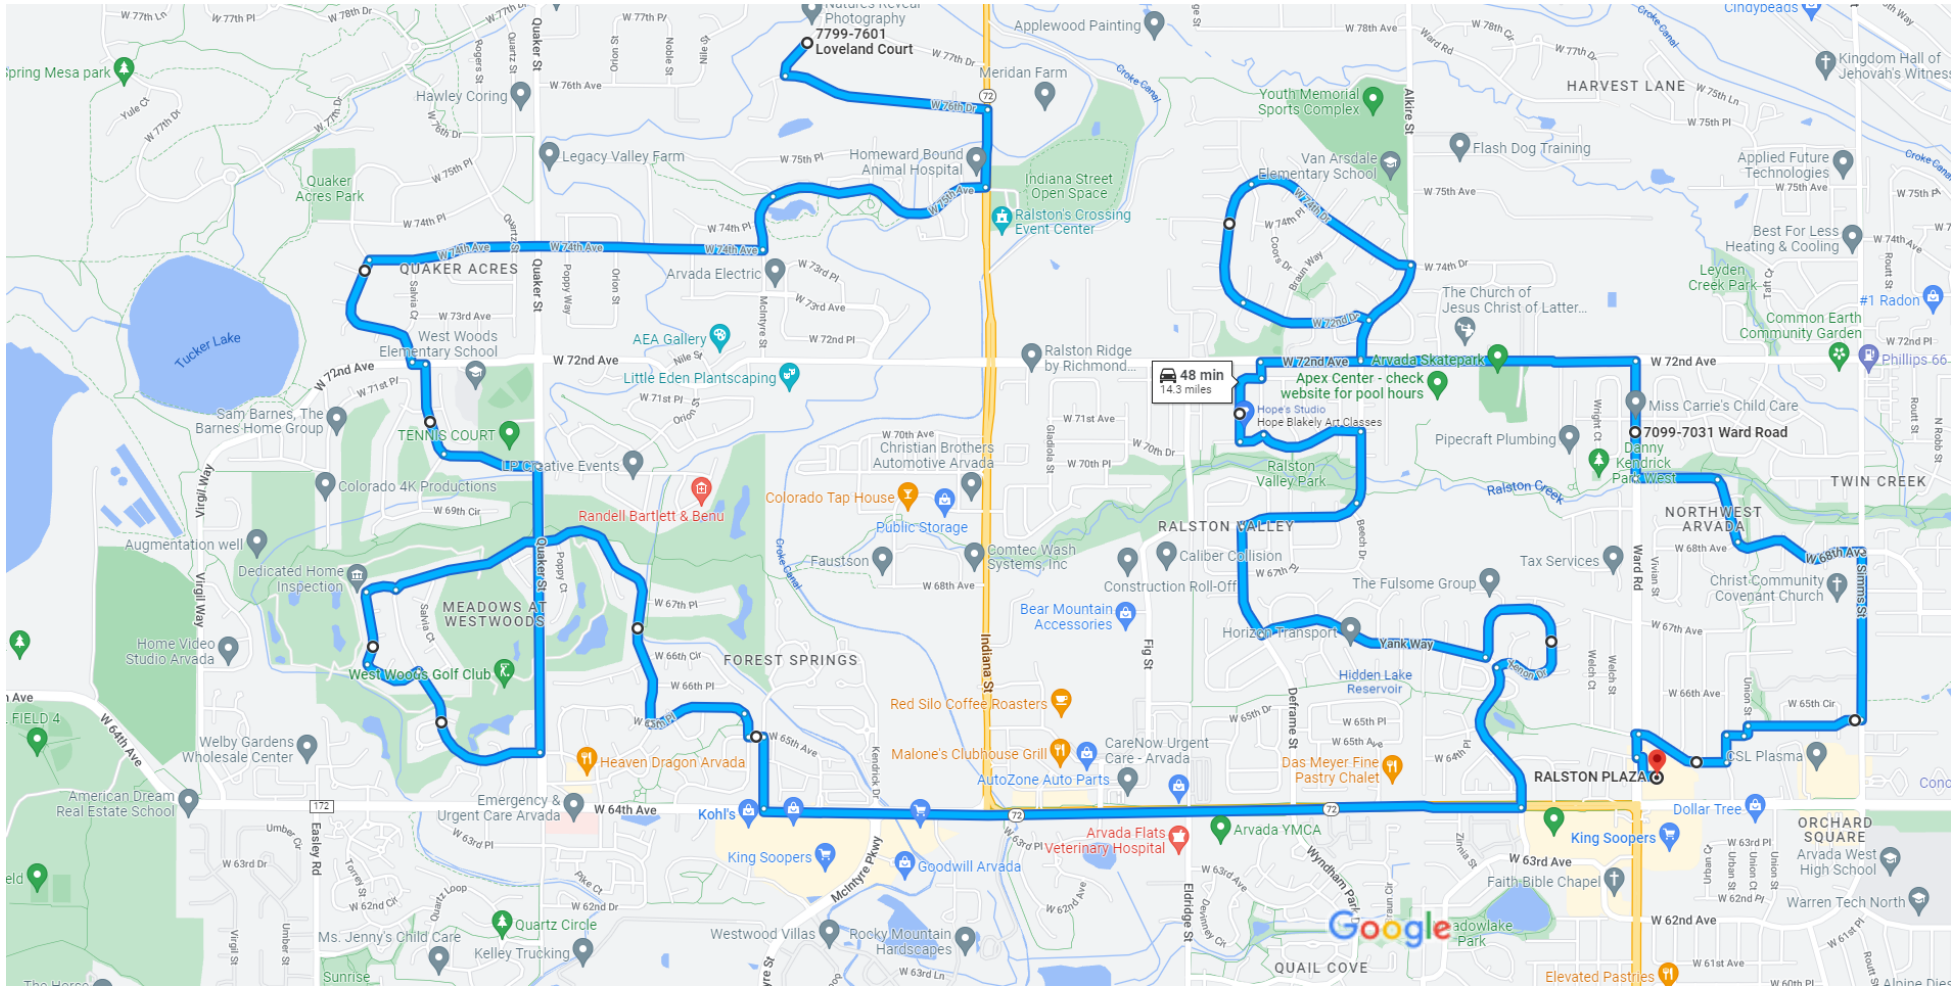

7799-7601 Loveland Ct, Arvada, CO 80007 to RALSTON PLAZA, 6420 Ward Rd, Arvada, CO 80004 Drive 14.3 miles, 48 min

Map data ©2022 Google 1000 ft

via W 64th Ave

48 min

48 min without traffic

14.3 miles

Explore RALSTON PLAZA

Restaurants Hotels Gas stations Parking Lots More